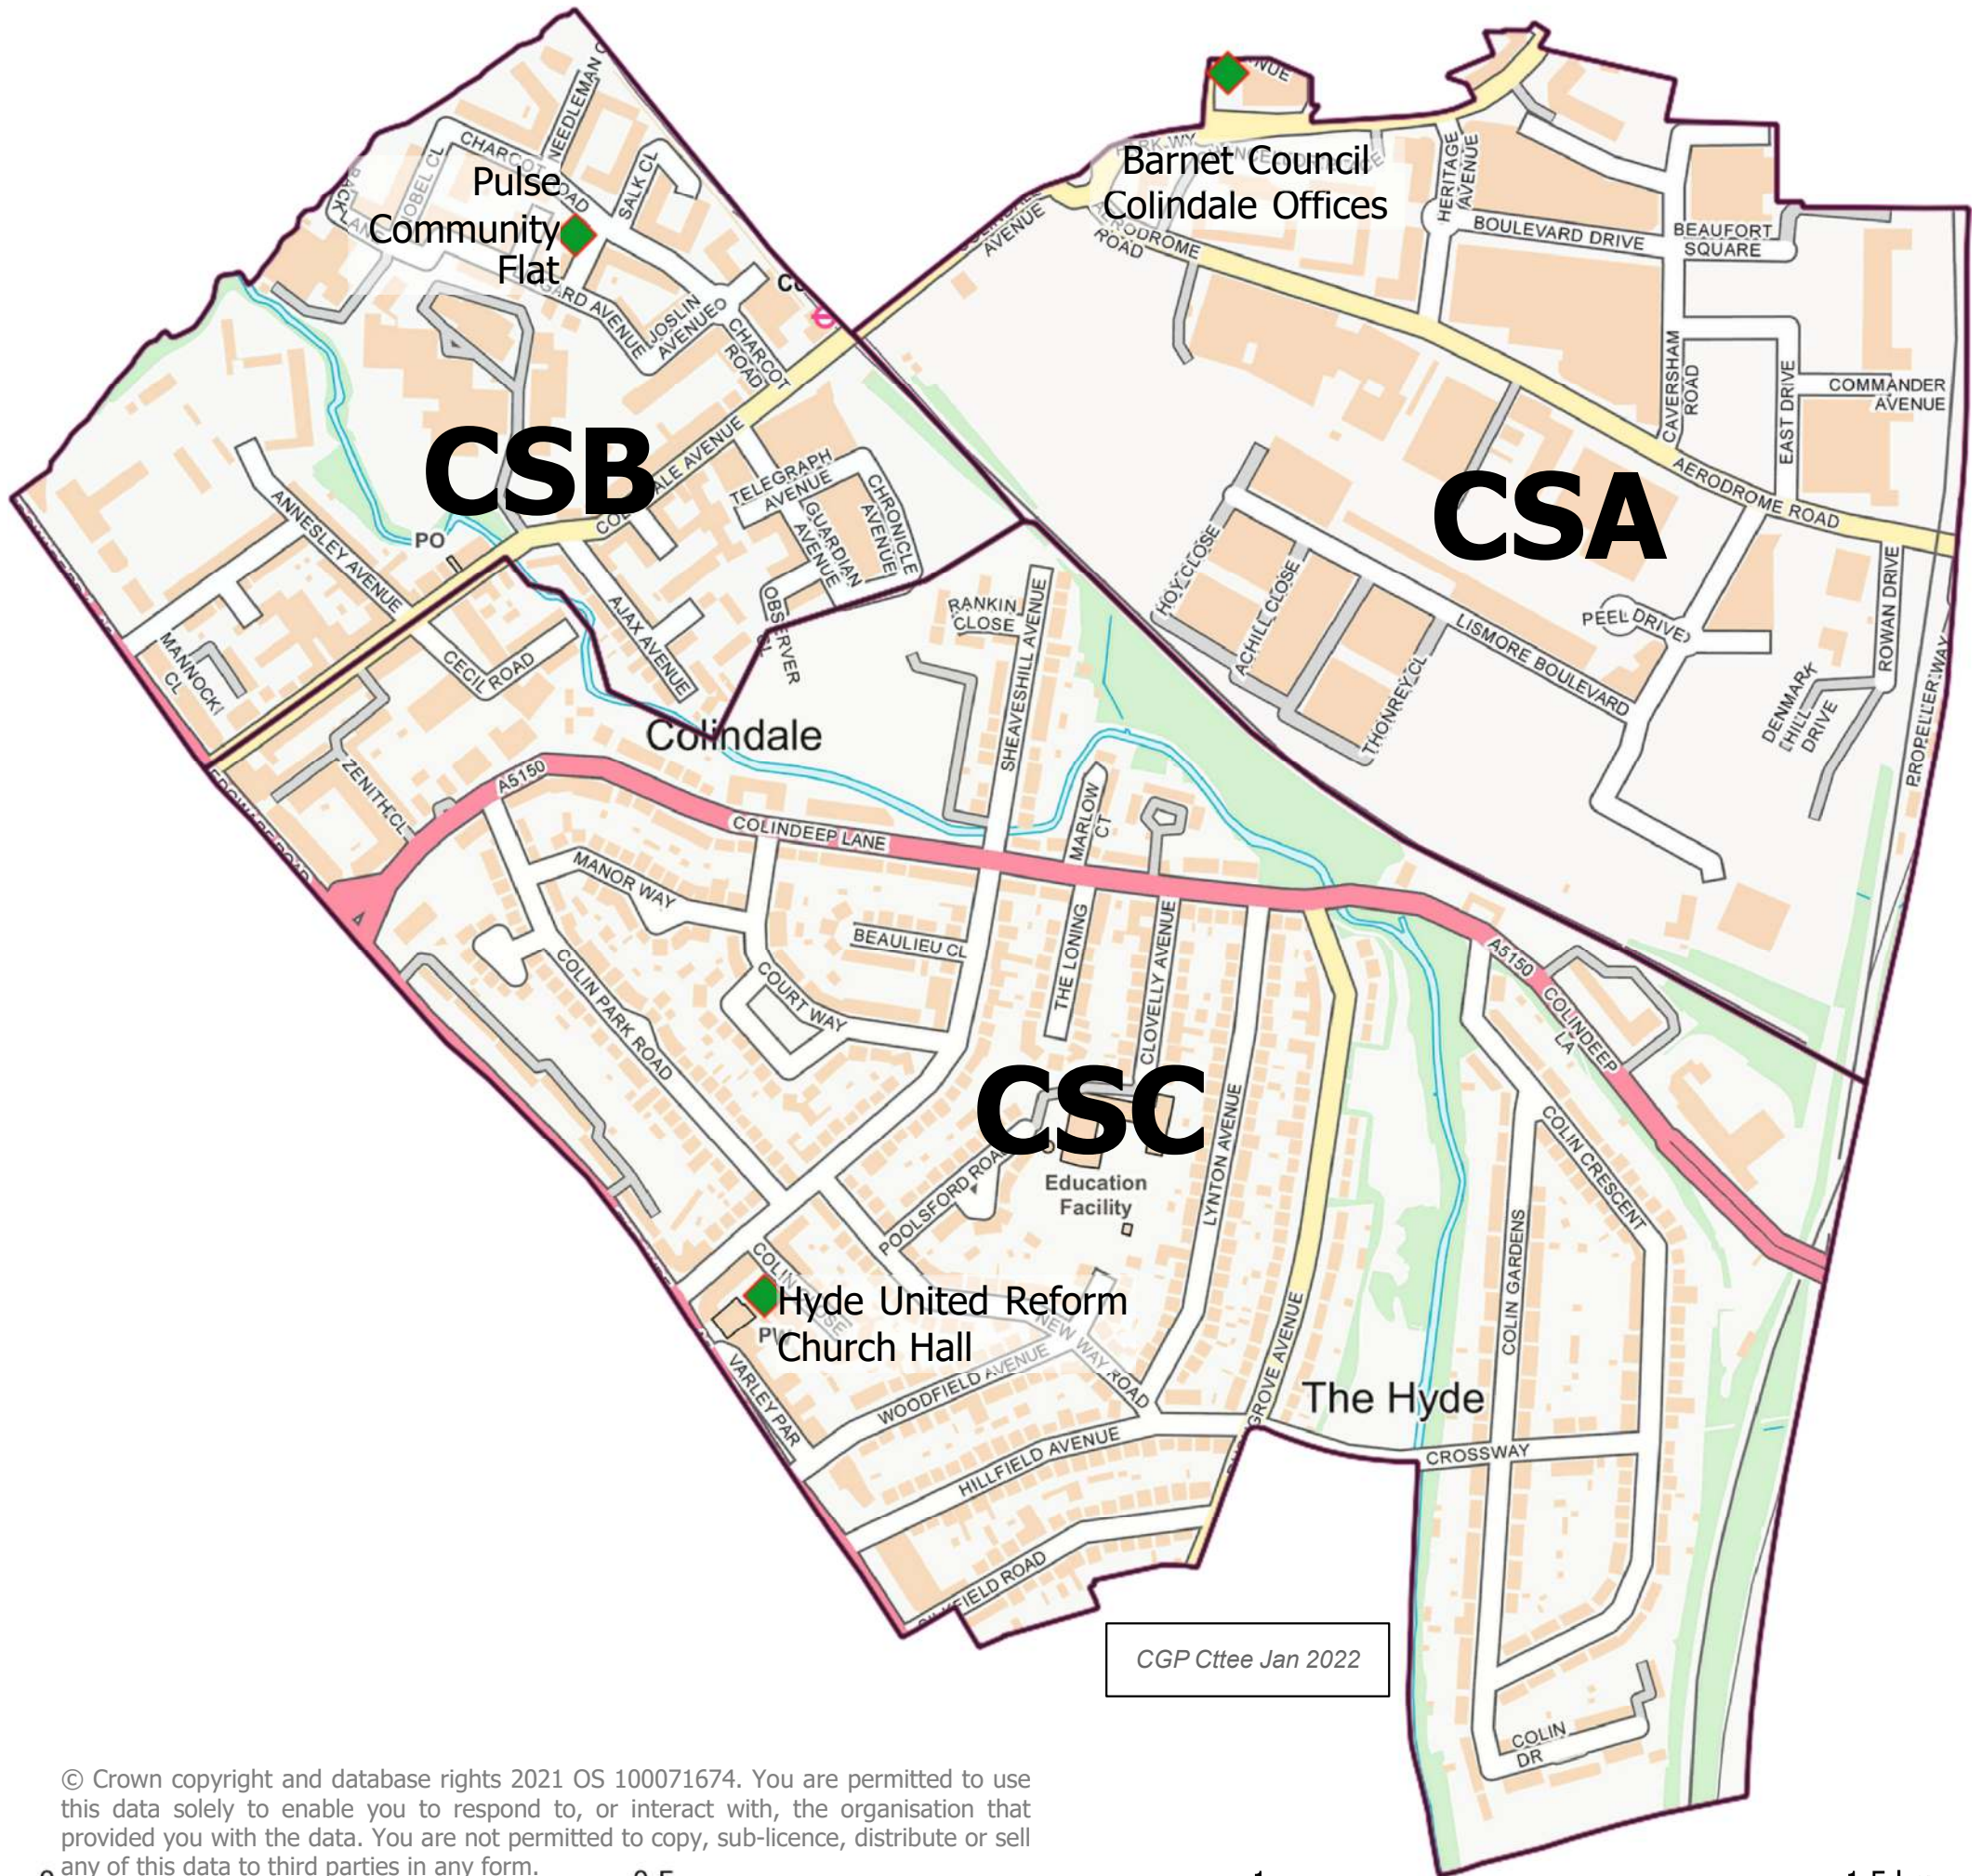

London Borough of Barnet Colindale South Ward

from 5 May 2022

Polling Districts and Polling Places

CSA: Barnet Council's Colindale Offices

CSB: Pulse Community Flat

CSC: Hyde United Reform Church Hall

© Crown copyright and database rights 2021 OS 100071674. You are permitted to use this data solely to enable you to respond to, or interact with, the organisation that provided you with the data. You are not permitted to copy, sub-licence, distribute or sell any of this data to third parties in any form.

0 0.5 1 1.5 km