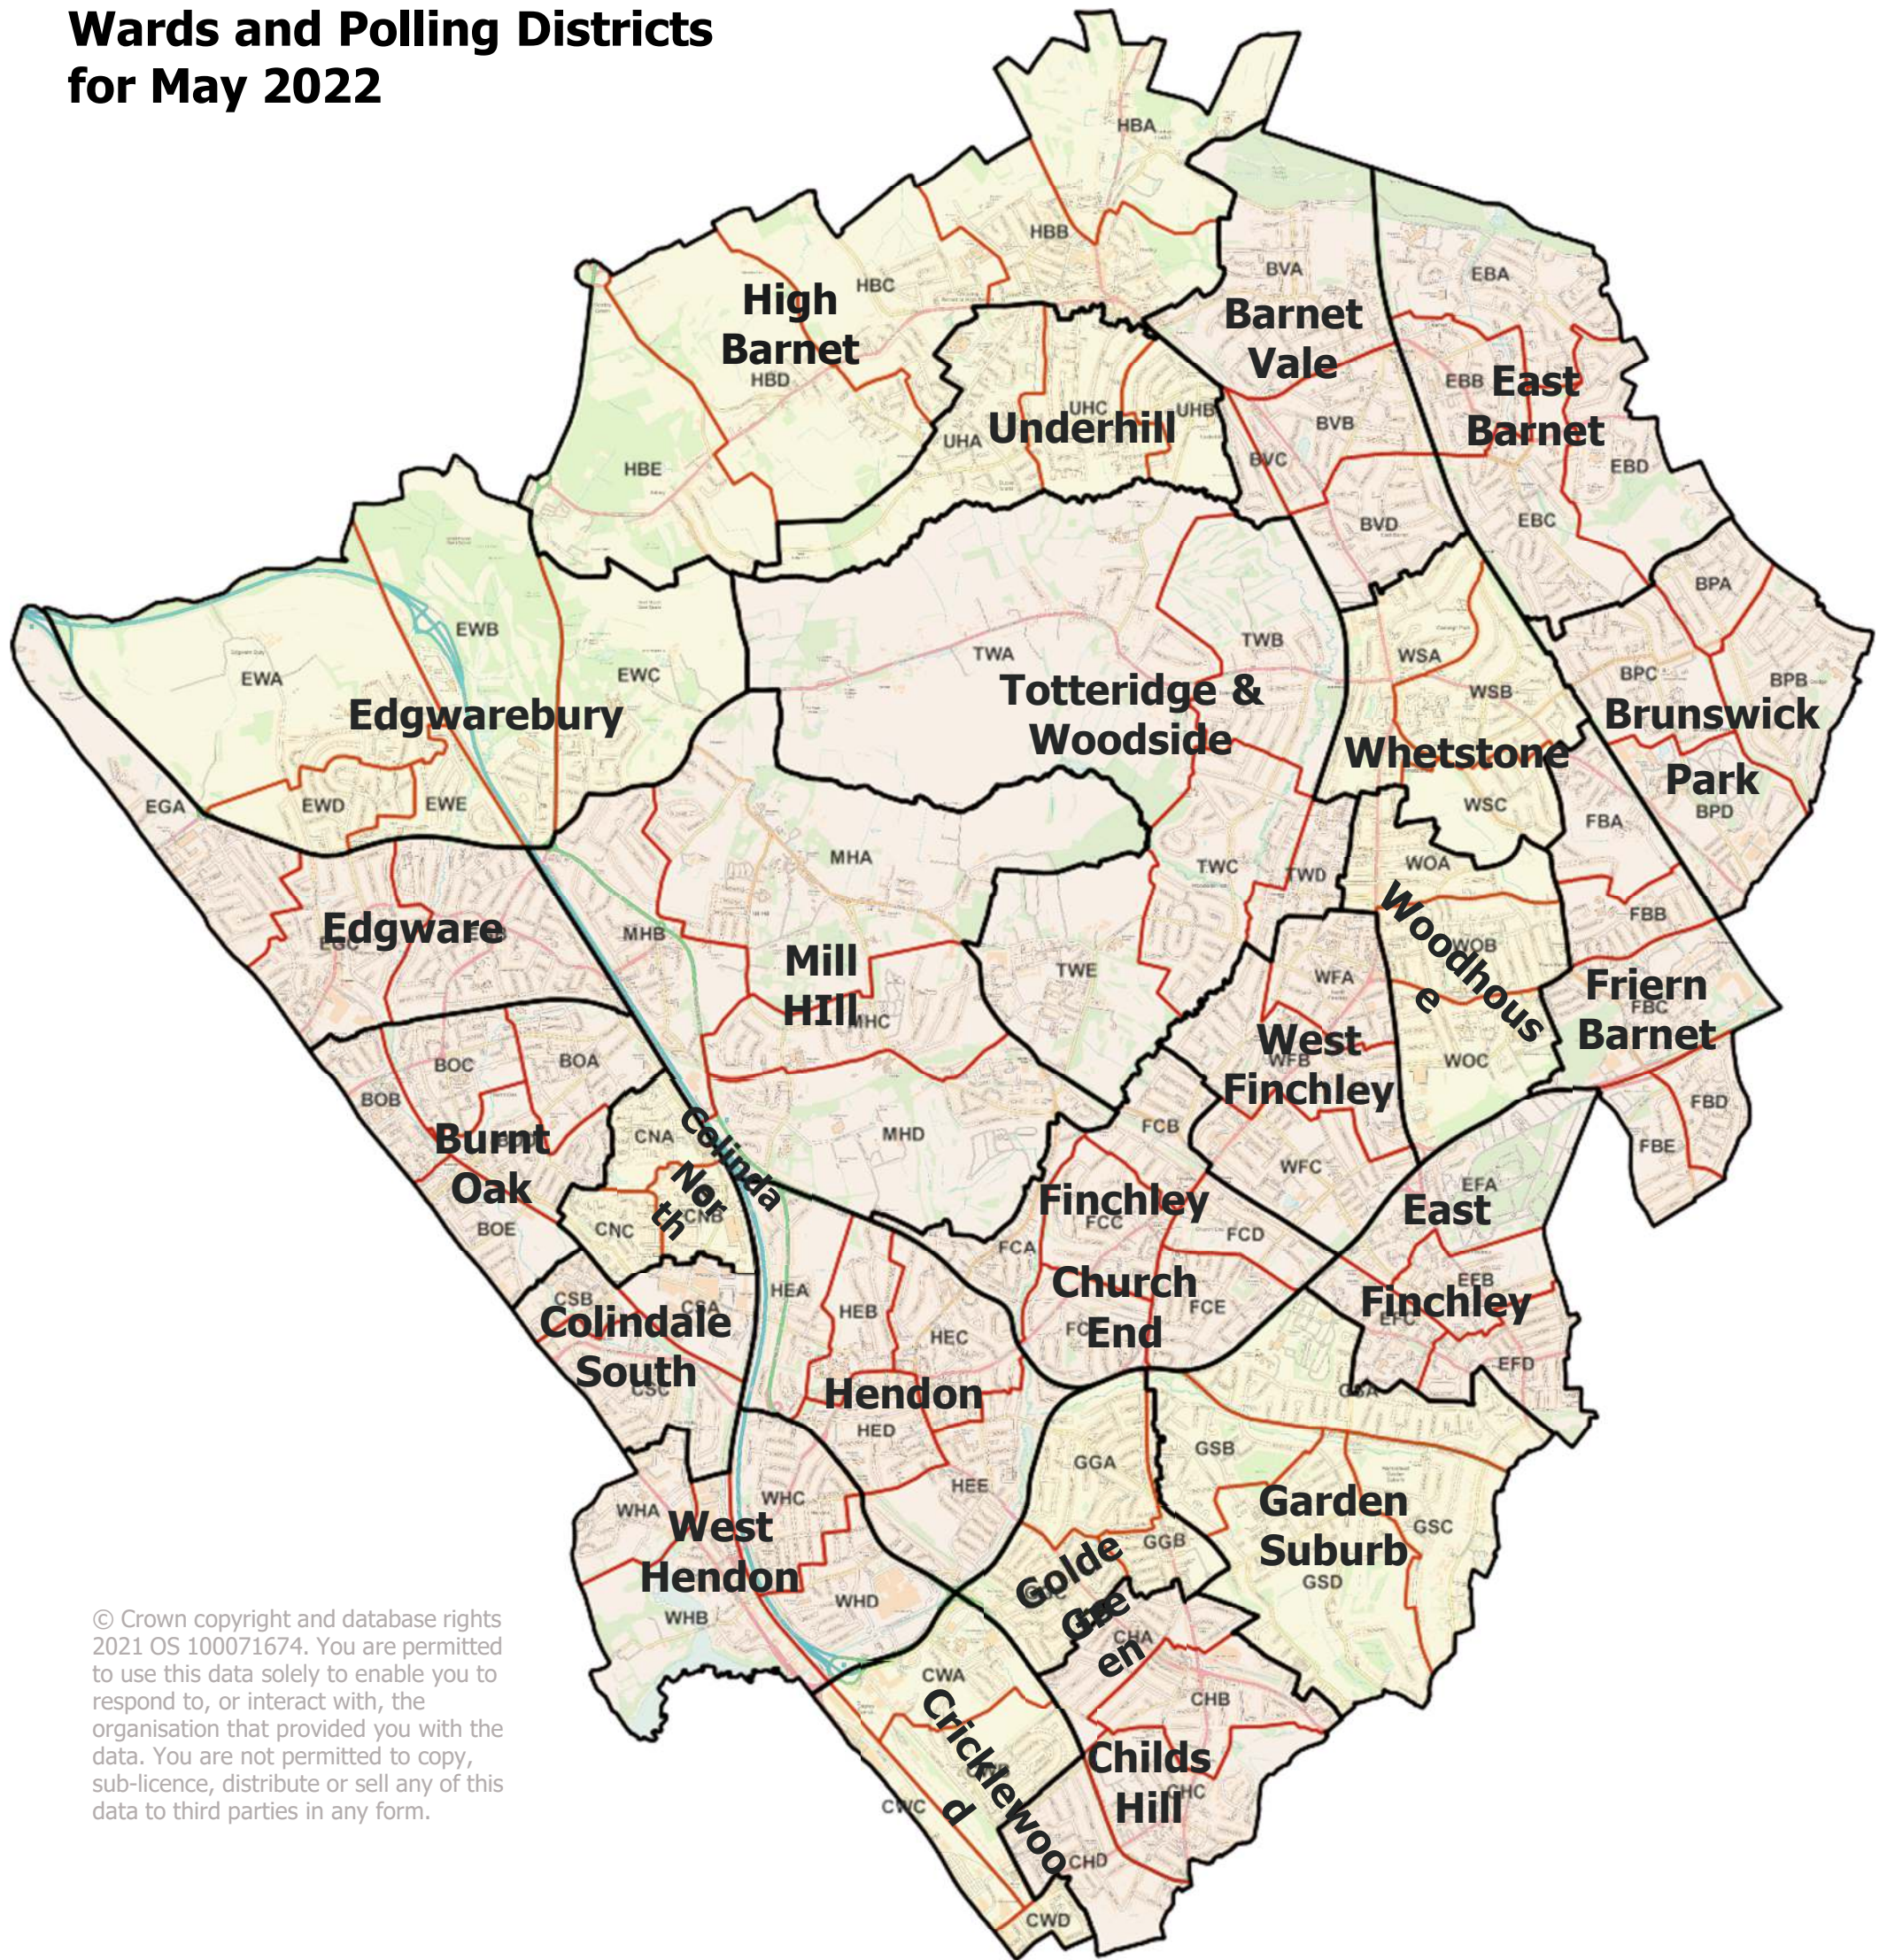

London Borough of Barnet Wards and Polling Districts for May 2022

© Crown copyright and database rights 2021 OS 100071674. You are permitted to use this data solely to enable you to respond to, or interact with, the organisation that provided you with the data. You are not permitted to copy, sub-licence, distribute or sell any of this data to third parties in any form.